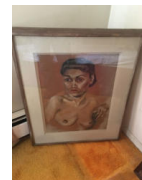

Title Mimi Feinberg nee Mildred Robinov (American, b. 1921), pastel nude painting. Set in original wood frame with linen border. Early example, possibly created in the early 1950s. Stunning and rare example of the artists work. Contents of Scarsdale estate. Please refer to pictures for condition. Please bring help, tools, boxes, wrap, equipment and truck as needed. None will be available on site.

Des. Mimi Feinberg nee Mildred Robinov (American, b. 1921), pastel nude painting. Set in original wood frame with linen border. Early example, possibly created in the early 1950s. Stunning and rare example of the artists work. Contents of Scarsdale estate. Please refer to pictures for condition. Please bring help, tools, boxes, wrap, equipment and truck as needed. None will be available on site.